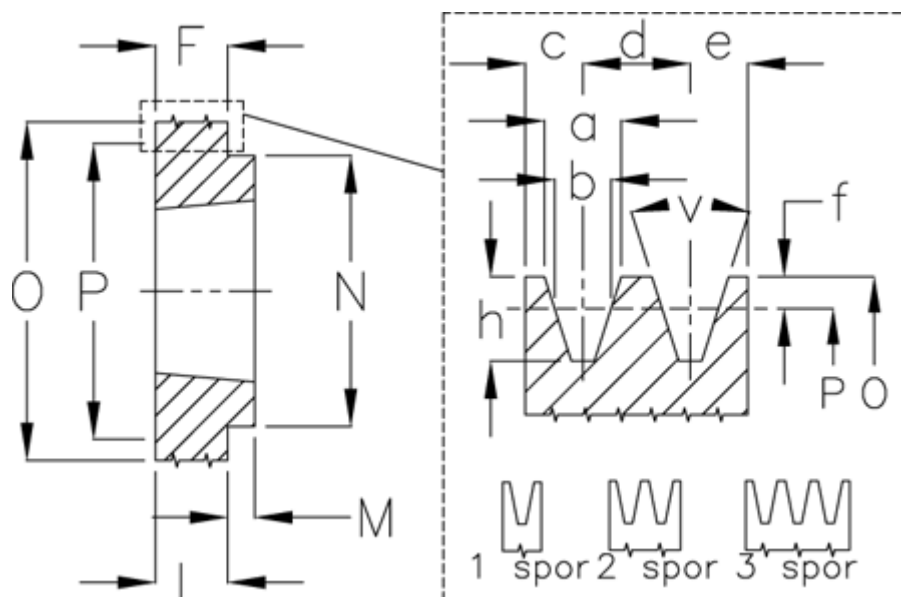

Article number: 604113007501

Description: V-belt pulley SPZ 75/1 TL1108

Measures

a	= 9.7	For bush	= 1108	P	= 75
b	= 8.5	h	= 11.0	Type	= SPZ
Bush ζ max	= 28	J	= -	v	= 34 grader
c	= 8.0	L	= 22		
d	= 12.0	m	= 6		
e	= 8.0	N	= 60		
f	= 2.0	Number of ribs	= 1		
F	= 16	O	= 79.0		